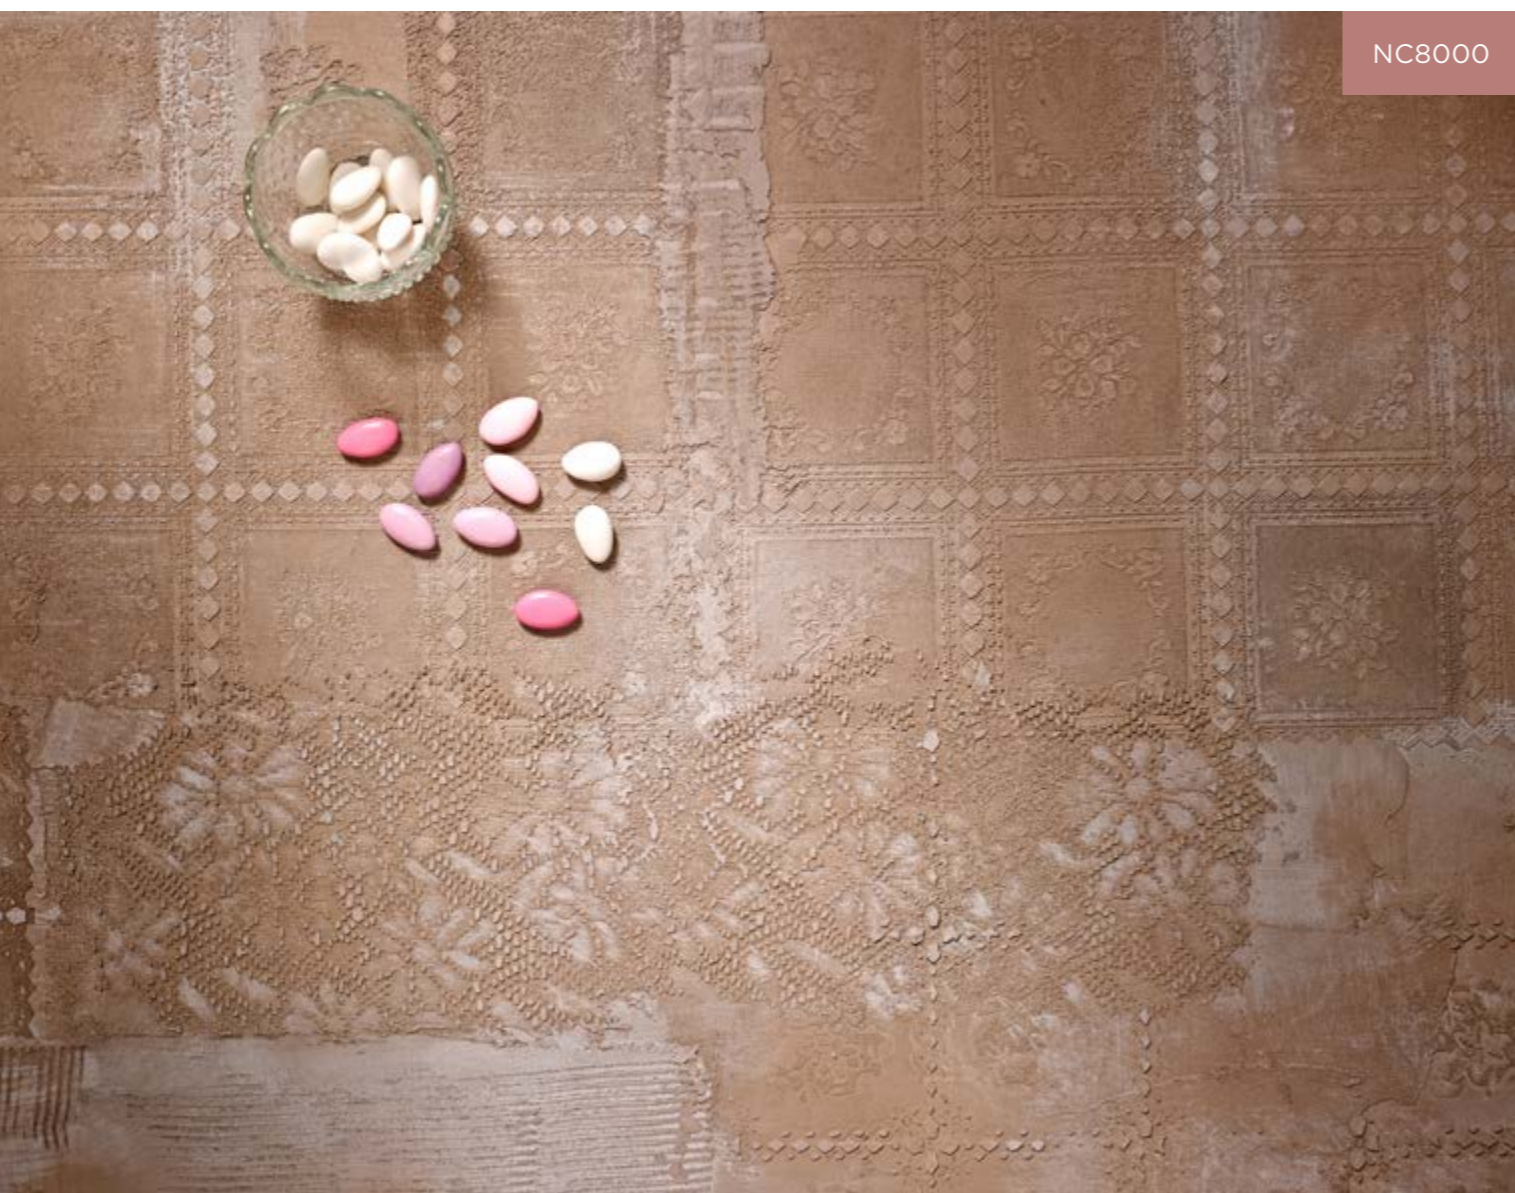

ITALIAN TILE

CALCECRUDA 16060 & FASE SILOSSANICA NEUTRO & FS6231

INDIAN DAMASK

CALCECRUDA BIANCO & FASE SILOSSANICA NEUTRO & FS6021

NC8000

NC6184L